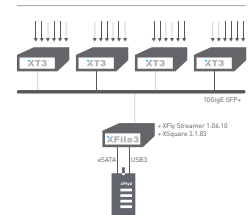

RT
ACCEPTABLE
IF ABSOLUTLY NECESSARY