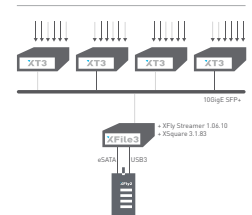

RT
ACCEPTABLE
IF ABSOLUTELY NECESSARY